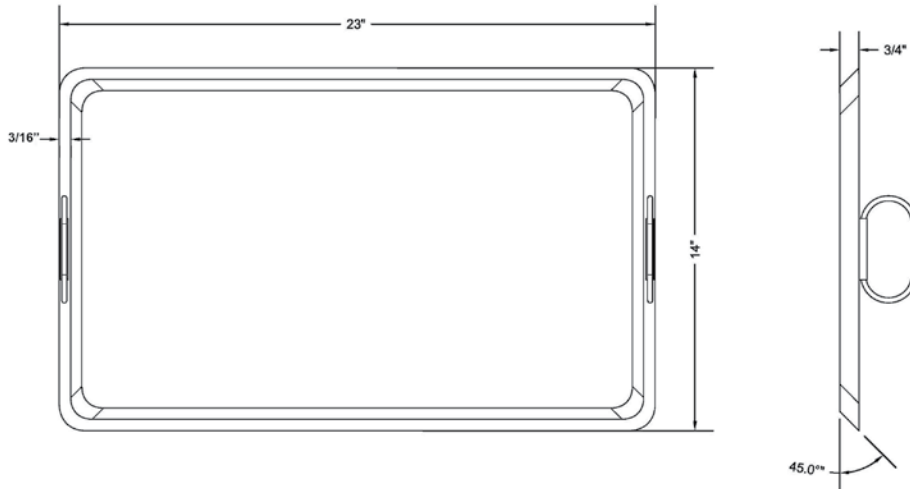

Portable Griddle

PG1423 & PG1423S

Serv-Ware

Model	Description	Dimensions (H x W x D)	Weight / lbs. (Shipping)
PG1423	Portable Griddle 7GA Steel	3/4" H x 14" W x 23" D	20 lbs.
PG1423S	Portable Griddle 7GA SS Steel	3/4" H x 14" W x 23" D	20 lbs.