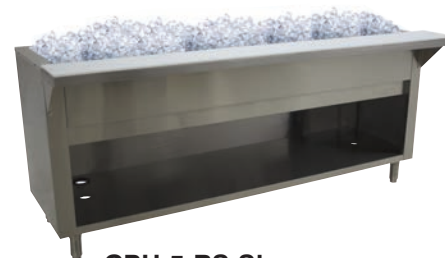

STANDARD ICE-COOLED TABLES

These multi-purpose units can be used to ice down cold items, such as fruit, pudding, yogurt, other desserts, and drinks. They can also be used for a salad bar.

FEATURES:

- Stainless steel body and top
- Fiberglass insulation
- Stainless steel 8" shelf with removable 3/8" thick poly cutting board - Ships K.D.
- 1" I.P.S. drain

MATERIAL:

- TOP:** 20 gauge #302 stainless steel
- BODY:** 22 gauge #430 stainless steel
- CUTTING BOARD:** White Thermoplastic
- CUTTING BOARD BRACKETS:** 16 gauge, #302 stainless steel
- LINERS:** 8" deep, 22 Gauge #302 stainless steel

Item #: _____ Qty #: _____
 Model #: _____
 Project #: _____

Optional TA-255P Casters Available

	UNDERSHELF SERIES	-BS and -DR SERIES
TOP	20 Gauge #302 Stainless Steel	20 Gauge #302 Stainless Steel
LEGS	1 5/8" Dia. Tubular Galvanized Steel Leg w/ Plastic Bullet Feet	18 Gauge Stainless Steel Bolt-On Legs w/Bullet Feet
LOWER SHELF	Galvanized Undershef	18 Gauge Stainless Steel

CPU-5-BS Shown

CPU-3 Shown

Featuring as Standard:
"THE PROVEN"
ORIGINAL ADVANCE TABCO
 Adjustable Undershef with Die Cast Leg Clamp

CPU-4-DR Shown

Model #	Length (L)	Width*	Weight (lbs)	Cubic Feet
TABLE WITH UNDERSHELF				
CPU-2	31-13/16"	30-5/8"	90 lbs.	28
CPU-3	47-1/8"	30-5/8"	118 lbs.	41
CPU-4	62-7/16"	30-5/8"	150 lbs.	55
CPU-5	77-3/4"	30-5/8"	168 lbs.	67
TABLES WITH ENCLOSED BASE				
CPU-2-BS	31-13/16"	30-5/8"	115 lbs.	28
CPU-3-BS	47-1/8"	30-5/8"	143 lbs.	41
CPU-4-BS	62-7/16"	30-5/8"	227 lbs.	55
CPU-5-BS	77-3/4"	30-5/8"	203 lbs.	67
TABLES WITH CABINET BASE AND SLIDING DOORS				
CPU-2-DR	31-13/16"	30-5/8"	125 lbs.	28
CPU-3-DR	47-1/8"	30-5/8"	153 lbs.	41
CPU-4-DR	62-7/16"	30-5/8"	195 lbs.	55
CPU-5-DR	77-3/4"	30-5/8"	213 lbs.	67