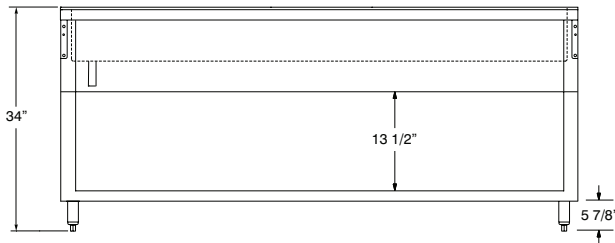

CPU-5-BS Shown

CPU-3 Shown

Featuring as Standard:
"THE PROVEN"
ORIGINAL ADVANCE TABCO
 Adjustable Undershef with Die Cast Leg Clamp

CPU-4-DR Shown

Model #	Length (L)	Width*	Weight (lbs)	Cubic Feet
TABLE WITH UNDERSHELF				
CPU-2	31-13/16"	30-5/8"	90 lbs.	28
CPU-3	47-1/8"	30-5/8"	118 lbs.	41
CPU-4	62-7/16"	30-5/8"	150 lbs.	55
CPU-5	77-3/4"	30-5/8"	168 lbs.	67
TABLES WITH ENCLOSED BASE				
CPU-2-BS	31-13/16"	30-5/8"	115 lbs.	28
CPU-3-BS	47-1/8"	30-5/8"	143 lbs.	41
CPU-4-BS	62-7/16"	30-5/8"	227 lbs.	55
CPU-5-BS	77-3/4"	30-5/8"	203 lbs.	67
TABLES WITH CABINET BASE AND SLIDING DOORS				
CPU-2-DR	31-13/16"	30-5/8"	125 lbs.	28
CPU-3-DR	47-1/8"	30-5/8"	153 lbs.	41
CPU-4-DR	62-7/16"	30-5/8"	195 lbs.	55
CPU-5-DR	77-3/4"	30-5/8"	213 lbs.	67

*Width Includes 8" Cutting Board

DIMENSIONS and SPECIFICATIONS

TOL ± .125"

ALL DIMENSIONS ARE TYPICAL

UNDERSHELF SERIES

-BR SERIES

**Stainless Steel Legs
& Undershef Upgrade**

2 Well Table	3 Well Table	4 Well Table	5 Well Table
SU-23A	SU-23B	SU-23C	SU-23D