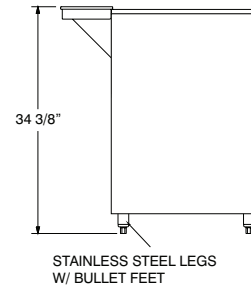

Item #: _____ Qty #: _____
 Model #: _____
 Project #: _____

Optional TA-255P Casters Available

	UNDERSHELF SERIES	-BS and -DR SERIES
TOP	20 Gauge #302 Stainless Steel	20 Gauge #302 Stainless Steel
LEGS	1 5/8" Dia. Tubular Galvanized Steel Leg w/ Plastic Bullet Feet	18 Gauge Stainless Steel Bolt-On Legs w/Bullet Feet
LOWER SHELF	Galvanized Undershef	18 Gauge Stainless Steel

CPU-5-BS Shown

CPU-3 Shown

Featuring as Standard:
"THE PROVEN"
ORIGINAL ADVANCE TABCO
 Adjustable Undershef with Die Cast Leg Clamp

CPU-4-DR Shown

Model #	Length (L)	Width*	Weight (lbs)	Cubic Feet
TABLE WITH UNDERSHELF				
CPU-2	31-13/16"	30-5/8"	90 lbs.	28
CPU-3	47-1/8"	30-5/8"	118 lbs.	41
CPU-4	62-7/16"	30-5/8"	150 lbs.	55
CPU-5	77-3/4"	30-5/8"	168 lbs.	67
TABLES WITH ENCLOSED BASE				
CPU-2-BS	31-13/16"	30-5/8"	115 lbs.	28
CPU-3-BS	47-1/8"	30-5/8"	143 lbs.	41
CPU-4-BS	62-7/16"	30-5/8"	227 lbs.	55
CPU-5-BS	77-3/4"	30-5/8"	203 lbs.	67
TABLES WITH CABINET BASE AND SLIDING DOORS				
CPU-2-DR	31-13/16"	30-5/8"	125 lbs.	28
CPU-3-DR	47-1/8"	30-5/8"	153 lbs.	41
CPU-4-DR	62-7/16"	30-5/8"	195 lbs.	55
CPU-5-DR	77-3/4"	30-5/8"	213 lbs.	67

*Width Includes 8" Cutting Board

DIMENSIONS and SPECIFICATIONS

TOL ± .125"

ALL DIMENSIONS ARE TYPICAL

UNDERSHELF SERIES

-BR SERIES

**Stainless Steel Legs
& Undershef Upgrade**

2 Well Table	3 Well Table	4 Well Table	5 Well Table
SU-23A	SU-23B	SU-23C	SU-23D