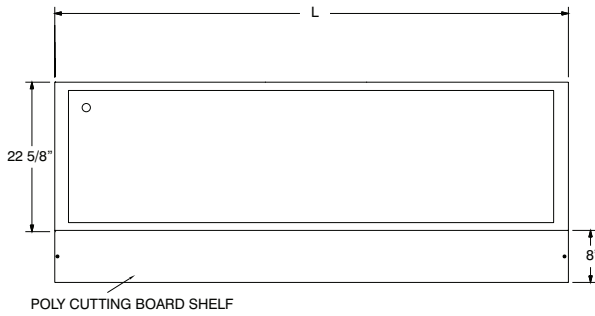

CPU-5-BS Shown

CPU-3 Shown

Featuring as Standard:
"THE PROVEN"
ORIGINAL ADVANCE TABCO
 Adjustable Undershef with Die Cast Leg Clamp

CPU-4-DR Shown

Model #	Length (L)	Width*	Weight (lbs)	Cubic Feet
TABLE WITH UNDERSHELF				
CPU-2	31-13/16"	30-5/8"	90 lbs.	28
CPU-3	47-1/8"	30-5/8"	118 lbs.	41
CPU-4	62-7/16"	30-5/8"	150 lbs.	55
CPU-5	77-3/4"	30-5/8"	168 lbs.	67
TABLES WITH ENCLOSED BASE				
CPU-2-BS	31-13/16"	30-5/8"	115 lbs.	28
CPU-3-BS	47-1/8"	30-5/8"	143 lbs.	41
CPU-4-BS	62-7/16"	30-5/8"	227 lbs.	55
CPU-5-BS	77-3/4"	30-5/8"	203 lbs.	67
TABLES WITH CABINET BASE AND SLIDING DOORS				
CPU-2-DR	31-13/16"	30-5/8"	125 lbs.	28
CPU-3-DR	47-1/8"	30-5/8"	153 lbs.	41
CPU-4-DR	62-7/16"	30-5/8"	195 lbs.	55
CPU-5-DR	77-3/4"	30-5/8"	213 lbs.	67

*Width Includes 8" Cutting Board

DIMENSIONS and SPECIFICATIONS

TOL ± .125"

ALL DIMENSIONS ARE TYPICAL

UNDERSHELF SERIES

-BR SERIES

**Stainless Steel Legs
& Undershef Upgrade**

2 Well Table	3 Well Table	4 Well Table	5 Well Table
SU-23A	SU-23B	SU-23C	SU-23D