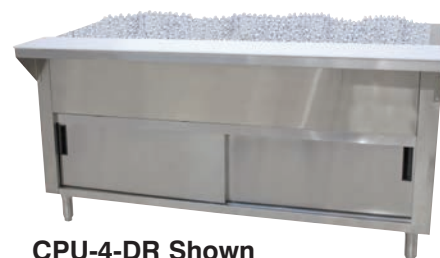

STANDARD ICE-COOLED TABLES

These multi-purpose units can be used to ice down cold items, such as fruit, pudding, yogurt, other desserts, and drinks. They can also be used for a salad bar.

FEATURES:

- Stainless steel body and top
- Fiberglass insulation
- Stainless steel 8" shelf with removable 3/8" thick poly cutting board - Ships K.D.
- 1" I.P.S. drain

Item #: _____ Qty #: _____
 Model #: _____
 Project #: _____

Optional TA-255P Casters Available

	UNDERSHELF SERIES	-BS and -DR SERIES
TOP	20 Gauge #302 Stainless Steel	20 Gauge #302 Stainless Steel
LEGS	1 5/8" Dia. Tubular Galvanized Steel Leg w/ Plastic Bullet Feet	18 Gauge Stainless Steel Bolt-On Legs w/Bullet Feet
LOWER SHELF	Galvanized Undershef	18 Gauge Stainless Steel

CPU-5-BS Shown

CPU-3 Shown

Featuring as Standard:
"THE PROVEN"
ORIGINAL ADVANCE TABCO
 Adjustable Undershef with Die Cast Leg Clamp

CPU-4-DR Shown

Model #	Length (L)	Width*	Weight (lbs)	Cubic Feet
TABLE WITH UNDERSHELF				
CPU-2	31-13/16"	30-5/8"	90 lbs.	28
CPU-3	47-1/8"	30-5/8"	118 lbs.	41
CPU-4	62-7/16"	30-5/8"	150 lbs.	55
CPU-5	77-3/4"	30-5/8"	168 lbs.	67
TABLES WITH ENCLOSED BASE				
CPU-2-BS	31-13/16"	30-5/8"	115 lbs.	28
CPU-3-BS	47-1/8"	30-5/8"	143 lbs.	41
CPU-4-BS	62-7/16"	30-5/8"	227 lbs.	55
CPU-5-BS	77-3/4"	30-5/8"	203 lbs.	67
TABLES WITH CABINET BASE AND SLIDING DOORS				
CPU-2-DR	31-13/16"	30-5/8"	125 lbs.	28
CPU-3-DR	47-1/8"	30-5/8"	153 lbs.	41
CPU-4-DR	62-7/16"	30-5/8"	195 lbs.	55
CPU-5-DR	77-3/4"	30-5/8"	213 lbs.	67