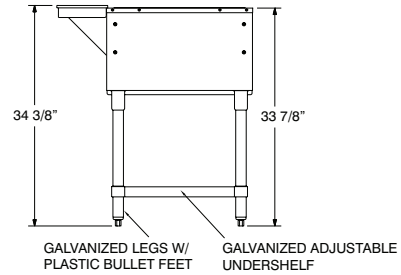

Item #: _____ Qty #: _____
 Model #: _____
 Project #: _____

Optional TA-255P Casters Available

	UNDERSHELF SERIES	-BS and -DR SERIES
TOP	20 Gauge #302 Stainless Steel	20 Gauge #302 Stainless Steel
LEGS	1 5/8" Dia. Tubular Galvanized Steel Leg w/ Plastic Bullet Feet	18 Gauge Stainless Steel Bolt-On Legs w/Bullet Feet
LOWER SHELF	Galvanized Undershef	18 Gauge Stainless Steel

CPU-5-BS Shown

CPU-3 Shown

Featuring as Standard:
"THE PROVEN"
ORIGINAL ADVANCE TABCO
 Adjustable Undershef with Die Cast Leg Clamp

CPU-4-DR Shown

Model #	Length (L)	Width*	Weight (lbs)	Cubic Feet
TABLE WITH UNDERSHELF				
CPU-2	31-13/16"	30-5/8"	90 lbs.	28
CPU-3	47-1/8"	30-5/8"	118 lbs.	41
CPU-4	62-7/16"	30-5/8"	150 lbs.	55
CPU-5	77-3/4"	30-5/8"	168 lbs.	67
TABLES WITH ENCLOSED BASE				
CPU-2-BS	31-13/16"	30-5/8"	115 lbs.	28
CPU-3-BS	47-1/8"	30-5/8"	143 lbs.	41
CPU-4-BS	62-7/16"	30-5/8"	227 lbs.	55
CPU-5-BS	77-3/4"	30-5/8"	203 lbs.	67
TABLES WITH CABINET BASE AND SLIDING DOORS				
CPU-2-DR	31-13/16"	30-5/8"	125 lbs.	28
CPU-3-DR	47-1/8"	30-5/8"	153 lbs.	41
CPU-4-DR	62-7/16"	30-5/8"	195 lbs.	55
CPU-5-DR	77-3/4"	30-5/8"	213 lbs.	67

*Width Includes 8" Cutting Board

DIMENSIONS and SPECIFICATIONS

TOL ± .125"

ALL DIMENSIONS ARE TYPICAL

UNDERSHELF SERIES

-BR SERIES

**Stainless Steel Legs
& Undershef Upgrade**

2 Well Table	3 Well Table	4 Well Table	5 Well Table
SU-23A	SU-23B	SU-23C	SU-23D