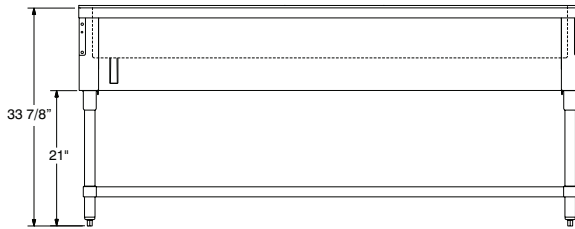

CPU-5-BS Shown

CPU-3 Shown

Featuring as Standard:
"THE PROVEN"
ORIGINAL ADVANCE TABCO
 Adjustable Undershef with Die Cast Leg Clamp

CPU-4-DR Shown

Model #	Length (L)	Width*	Weight (lbs)	Cubic Feet
TABLE WITH UNDERSHELF				
CPU-2	31-13/16"	30-5/8"	90 lbs.	28
CPU-3	47-1/8"	30-5/8"	118 lbs.	41
CPU-4	62-7/16"	30-5/8"	150 lbs.	55
CPU-5	77-3/4"	30-5/8"	168 lbs.	67
TABLES WITH ENCLOSED BASE				
CPU-2-BS	31-13/16"	30-5/8"	115 lbs.	28
CPU-3-BS	47-1/8"	30-5/8"	143 lbs.	41
CPU-4-BS	62-7/16"	30-5/8"	227 lbs.	55
CPU-5-BS	77-3/4"	30-5/8"	203 lbs.	67
TABLES WITH CABINET BASE AND SLIDING DOORS				
CPU-2-DR	31-13/16"	30-5/8"	125 lbs.	28
CPU-3-DR	47-1/8"	30-5/8"	153 lbs.	41
CPU-4-DR	62-7/16"	30-5/8"	195 lbs.	55
CPU-5-DR	77-3/4"	30-5/8"	213 lbs.	67

*Width Includes 8" Cutting Board

DIMENSIONS and SPECIFICATIONS

TOL ± .125"

ALL DIMENSIONS ARE TYPICAL

UNDERSHELF SERIES

-BR SERIES

**Stainless Steel Legs
& Undershef Upgrade**

2 Well Table	3 Well Table	4 Well Table	5 Well Table
SU-23A	SU-23B	SU-23C	SU-23D