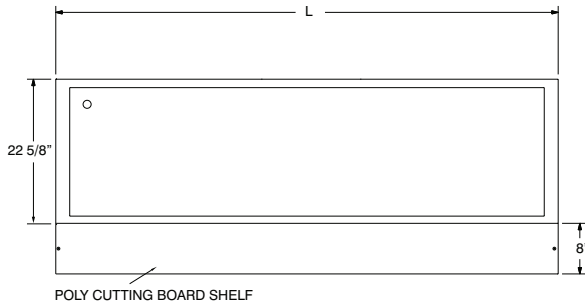

CPU-5-BS Shown

CPU-3 Shown

Featuring as Standard:
"THE PROVEN"
ORIGINAL ADVANCE TABCO
 Adjustable Undershef with Die Cast Leg Clamp

CPU-4-DR Shown

Model #	Length (L)	Width*	Weight (lbs)	Cubic Feet
TABLE WITH UNDERSHELF				
CPU-2	31-13/16"	30-5/8"	90 lbs.	28
CPU-3	47-1/8"	30-5/8"	118 lbs.	41
CPU-4	62-7/16"	30-5/8"	150 lbs.	55
CPU-5	77-3/4"	30-5/8"	168 lbs.	67
TABLES WITH ENCLOSED BASE				
CPU-2-BS	31-13/16"	30-5/8"	115 lbs.	28
CPU-3-BS	47-1/8"	30-5/8"	143 lbs.	41
CPU-4-BS	62-7/16"	30-5/8"	227 lbs.	55
CPU-5-BS	77-3/4"	30-5/8"	203 lbs.	67
TABLES WITH CABINET BASE AND SLIDING DOORS				
CPU-2-DR	31-13/16"	30-5/8"	125 lbs.	28
CPU-3-DR	47-1/8"	30-5/8"	153 lbs.	41
CPU-4-DR	62-7/16"	30-5/8"	195 lbs.	55
CPU-5-DR	77-3/4"	30-5/8"	213 lbs.	67

*Width Includes 8" Cutting Board

DIMENSIONS and SPECIFICATIONS

TOL ± .125"

ALL DIMENSIONS ARE TYPICAL

UNDERSHELF SERIES

-BR SERIES

**Stainless Steel Legs
& Undershef Upgrade**

2 Well Table	3 Well Table	4 Well Table	5 Well Table
SU-23A	SU-23B	SU-23C	SU-23D