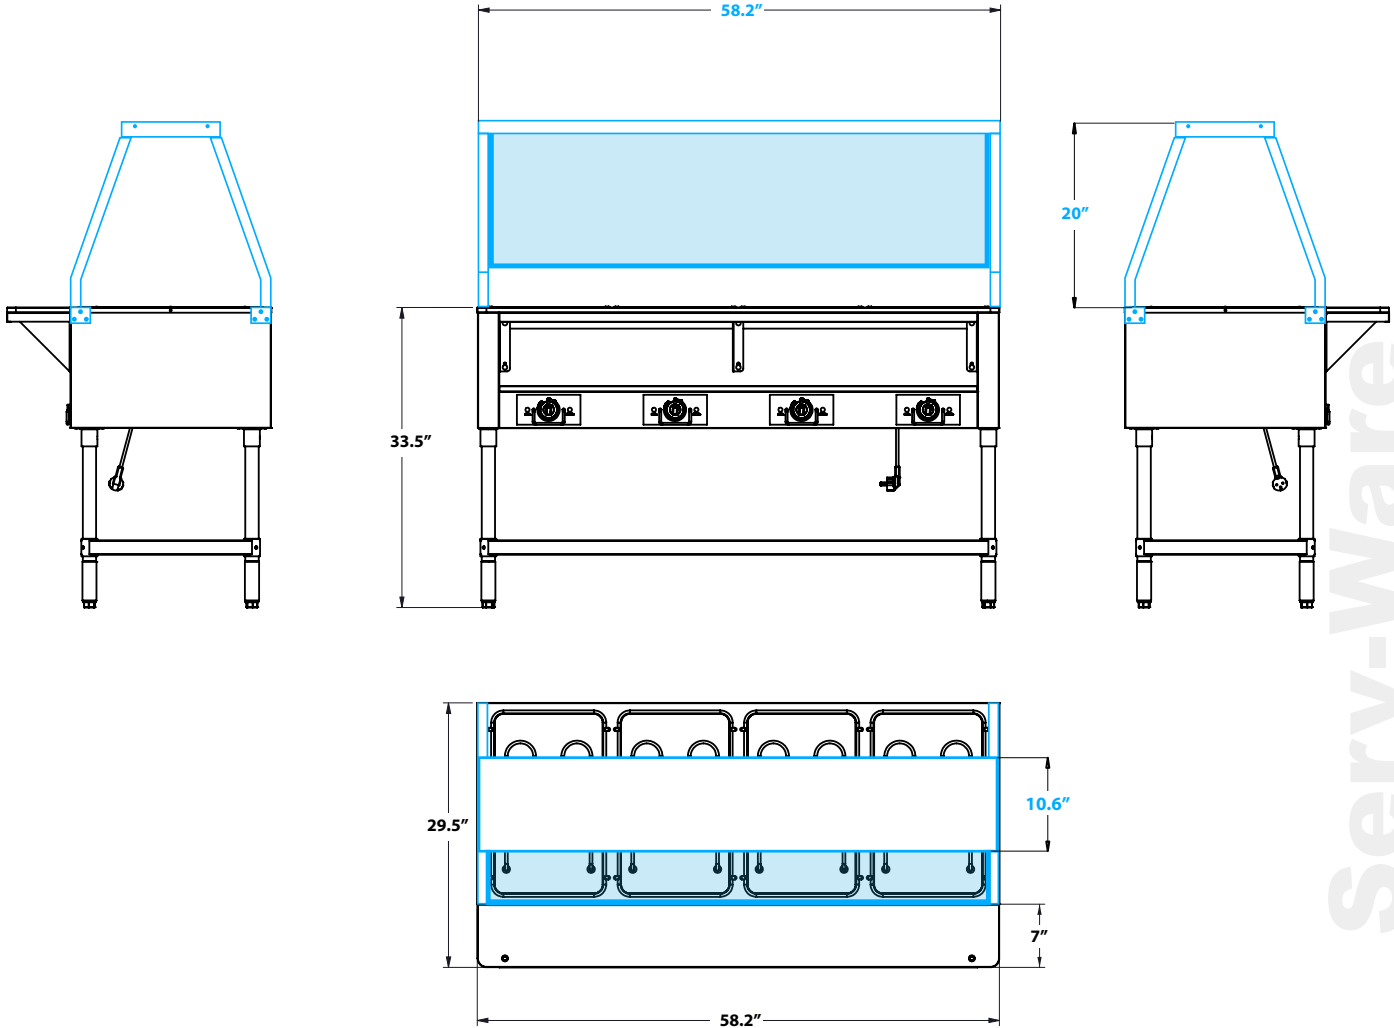

Item# _____
Project: _____
Qty: _____

Sanitary Guard

SG4-1

Features

- Stainless steel top
- For 4 bay food warmer
- Single sided sneeze guard
- 6mm thick tempered glass guard
- Fits model # EST4-1 & # EST4-2 Food Warmer

Sanitary Guard

SG4-1

Serv-Ware

Model	Description	Dimensions (H x W x D)	Weight / lbs. (Shipping)
SG4-1	For 4 Bay Food Warmer	20" H X 58.2" W X 10.6" D	38 lbs

Serv-Ware
www.servware.com

Phone:(800).768.5953