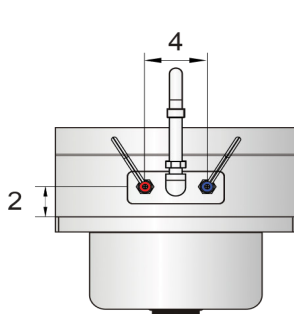

14" Stainless Steel Hand Sink

MODELS:
MRS-HS-14 (W)

Standard Features

- 18 Gauge, 300 series stainless steel
- 6" Backsplash with 2" return
- Goose neck faucet with wrist blade handles included
- 1-1/2" drain opening
- 1-1/8" faucet holes on 4" centers
- 1-1/2" waste drain opening
- Strainer and faucet included
- Z-clip mounting bracket
- Easy to clean and sanitize

Optional Accessories

- Side splashes. Item#: MRS-HS-14SP

Model	Ga.	Bowl Size(inch)	Pipe Size(inch)	Exterior Dimensions(inch)	Net Weight (lbs)
MRS-HS-14(W)	18	10 × 12 × 5	1 ^{1/4}	14 × 16 ^{1/2} × 11	12

PLAN VIEW