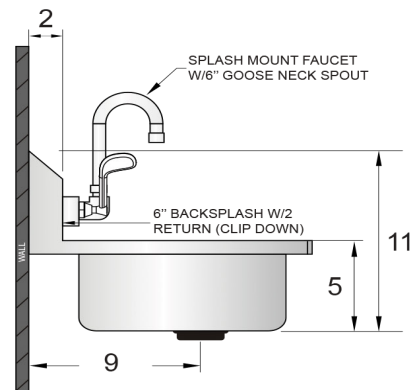

14" Stainless Steel Hand Sink

MODELS:
MRS-HS-14 (W)

Standard Features

- 18 Gauge, 300 series stainless steel
- 6" Backsplash with 2" return
- Goose neck faucet with wrist blade handles included
- 1-1/2" drain opening
- 1-1/8" faucet holes on 4" centers
- 1-1/2" waste drain opening
- Strainer and faucet included
- Z-clip mounting bracket
- Easy to clean and sanitize

Optional Accessories

- Side splashes. Item#: MRS-HS-14SP

Model	Ga.	Bowl Size(inch)	Pipe Size(inch)	Exterior Dimensions(inch)	Net Weight (lbs)
MRS-HS-14(W)	18	10 × 12 × 5	1 ^{1/4}	14 × 16 ^{1/2} × 11	12

PLAN VIEW