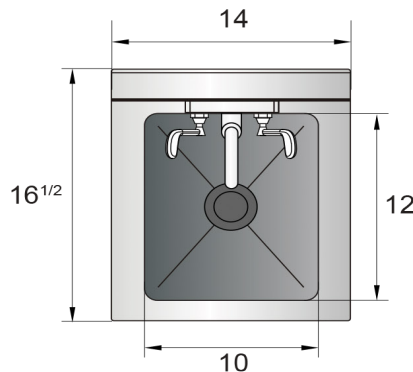

14" Stainless Steel Hand Sink

MODELS:
MRS-HS-14 (W)

Standard Features

- 18 Gauge, 300 series stainless steel
- 6" Backsplash with 2" return
- Goose neck faucet with wrist blade handles included
- 1-1/2" drain opening
- 1-1/8" faucet holes on 4" centers
- 1-1/2" waste drain opening
- Strainer and faucet included
- Z-clip mounting bracket
- Easy to clean and sanitize

Optional Accessories

- Side splashes. Item#: MRS-HS-14SP

Model	Ga.	Bowl Size(inch)	Pipe Size(inch)	Exterior Dimensions(inch)	Net Weight (lbs)
MRS-HS-14(W)	18	10 × 12 × 5	1 ^{1/4}	14 × 16 ^{1/2} × 11	12

PLAN VIEW